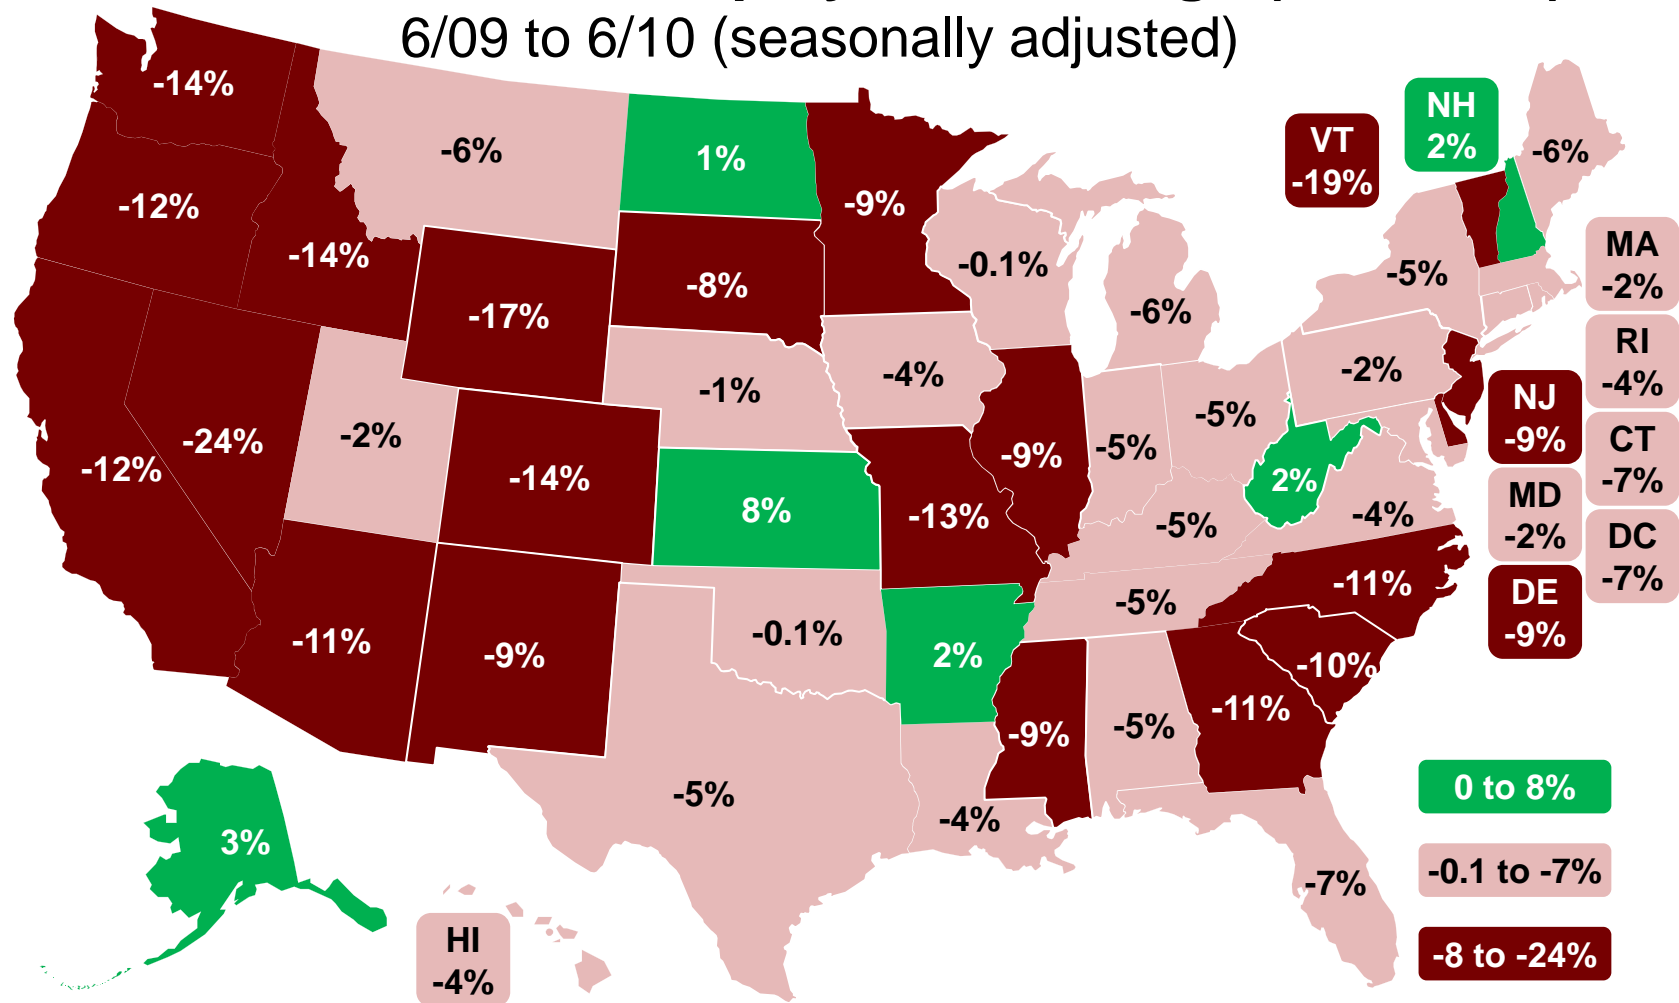

State Construction Employment Change (U.S.: -7%)

6/09 to 6/10 (seasonally adjusted)

Source: BLS state and regional employment report